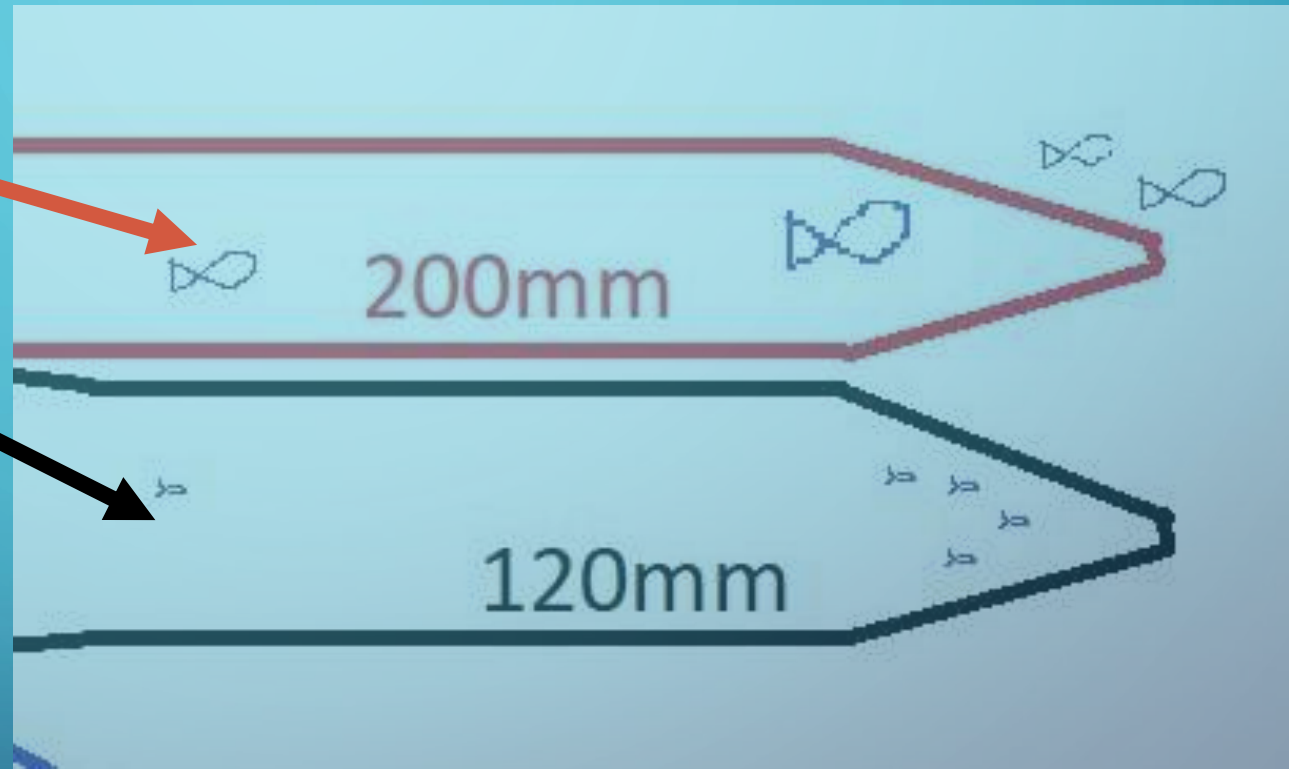

UPPMÁTING AV TOSKI – REYÐSPRØKU – TUNGU Í SKILJISKIPANINI

- Støddarmátingar framdar á fiskasløgini í ovara posa og niðara posan