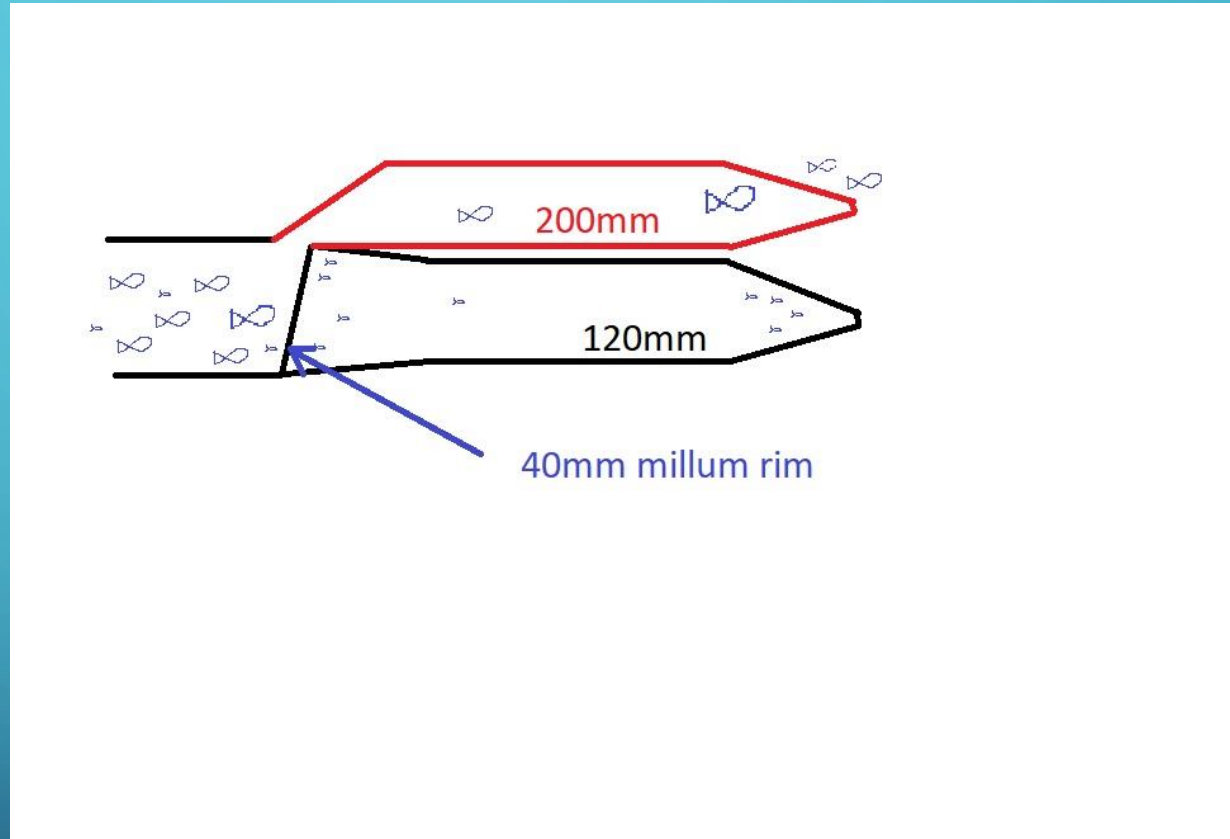

UPPTØKUR:

- Áleið 17 tímar á 11 tovum, við fleiri ymiskum vinklum