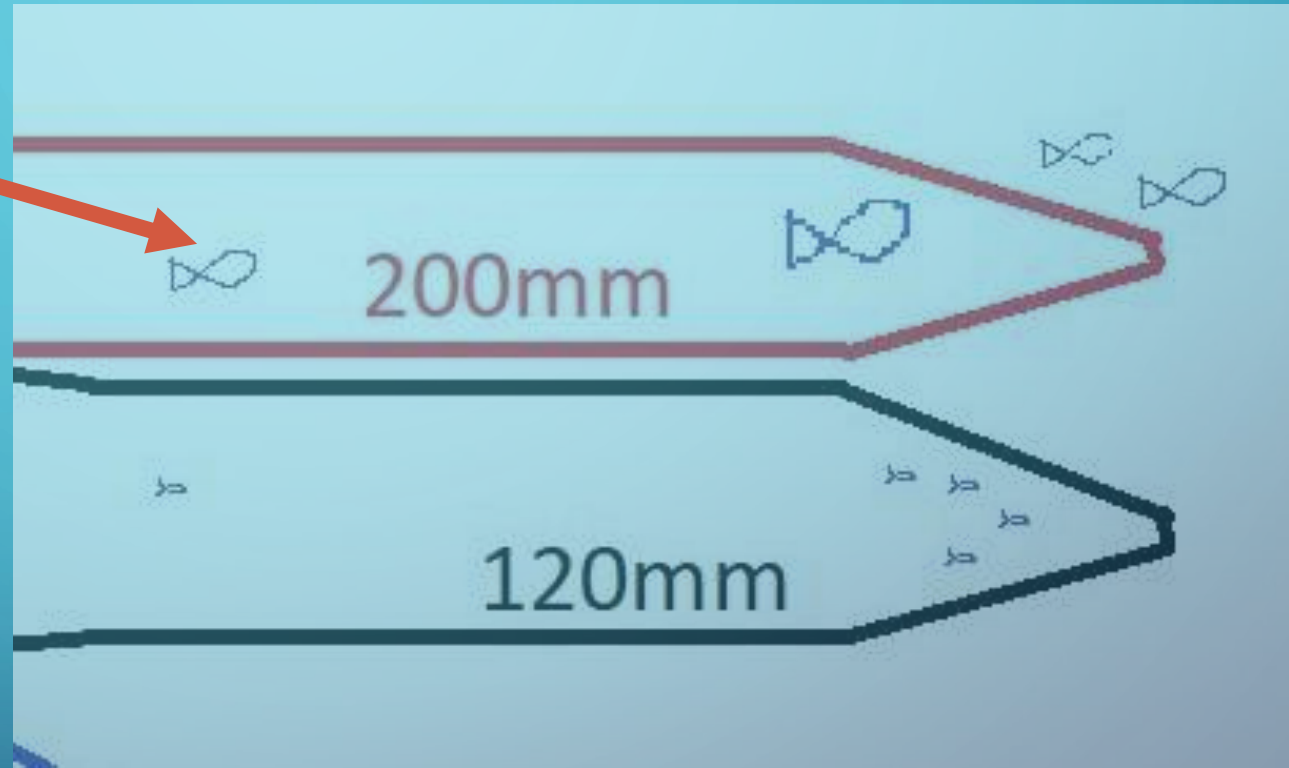

UPPMÁTING AV TOSKI – REYÐSPRØKU – TUNGU Í SKILJISKIPANINI

- Støddarmátingar framdar á fiskasløgini í ovara posa og niðara posan